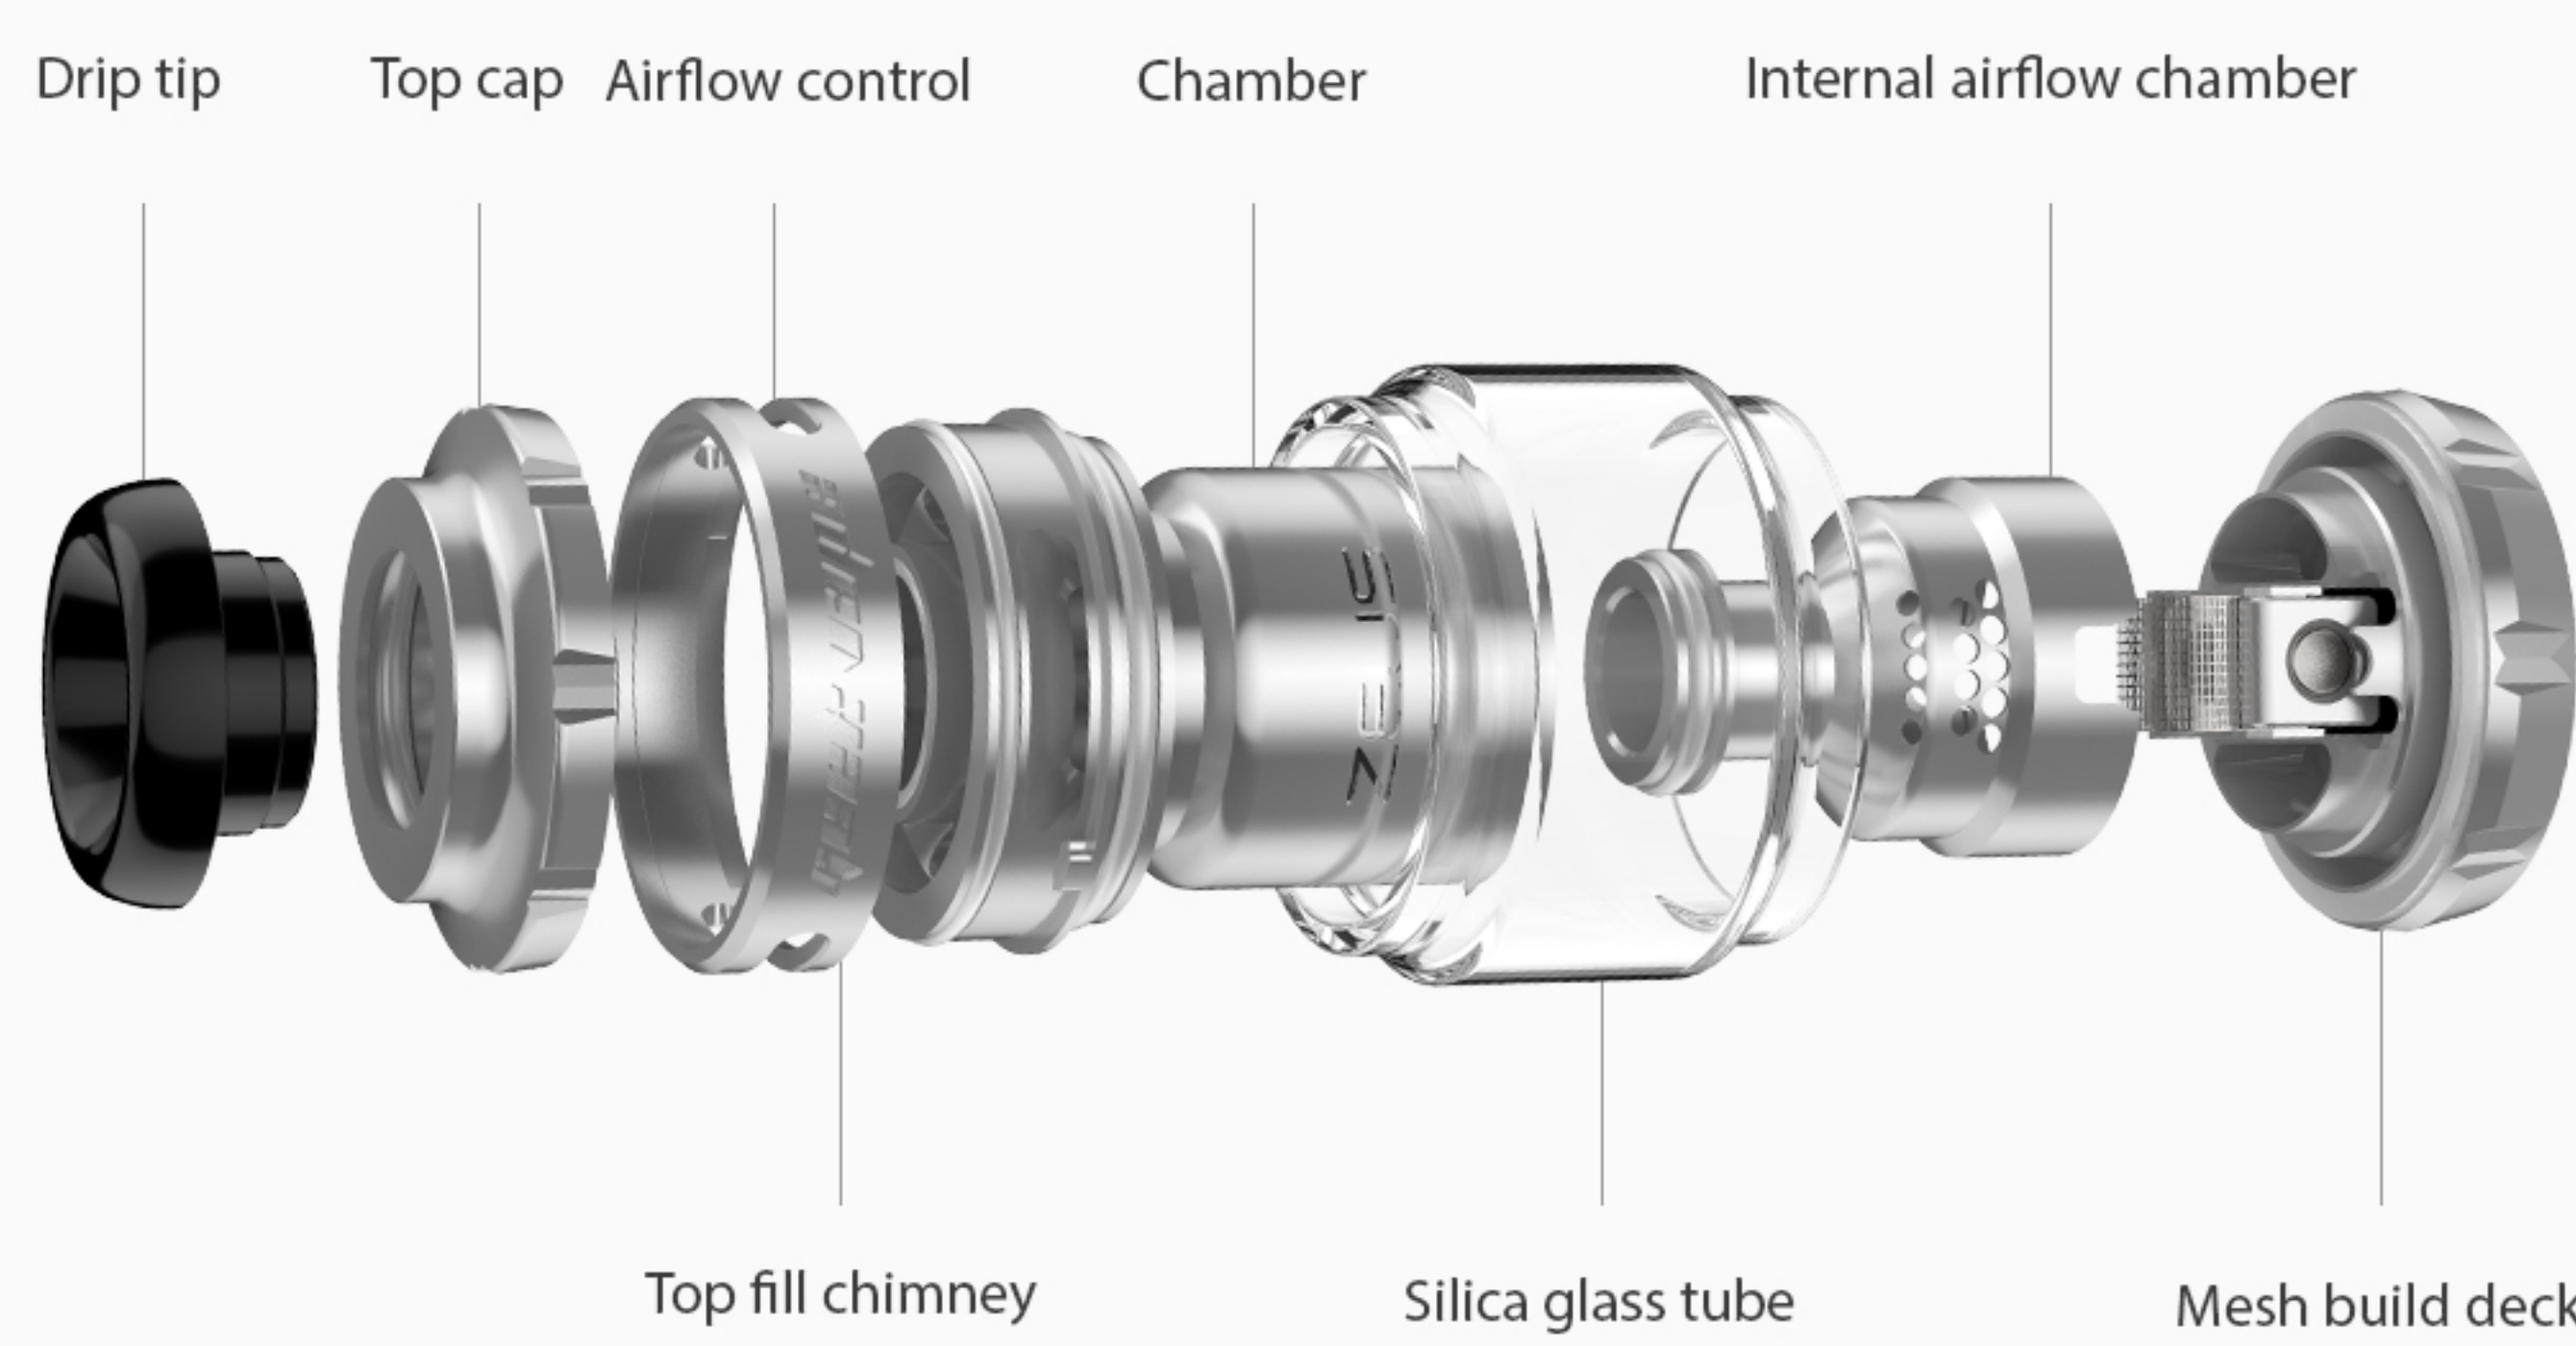

ZEUS X MESH RTA

Flavor Enhanced, Again

VERSIONS Standard Edition / TPD Edition

Zeus X Mesh merges its predecessor Zeus X with top-to-side airflow system which is designed for perfect leakproof tendency. Significantly, the mesh build deck is compatible with Zeus X and it combined with top-to-side airflow to offer best flavor and superior vaping experience.

FEATURES

Modular build deck

Leakproof top airflow system

Mesh build deck

Top-to side airflow

Supports 810 & 510 drip tip

COLORS

Black

SPECIFICATIONS / PRODUCT DIMENSIONS

PACKAGING SPECIFICATIONS

PRODUCT PACKAGE (KIT)

Length : 52mm
Width : 72mm
Height : 120mm

PRUDOCT PACKAGE (KIT/TPD)

Length : 52mm
Width : 72mm
Height : 120mm

PACKAGING BOX (KIT)