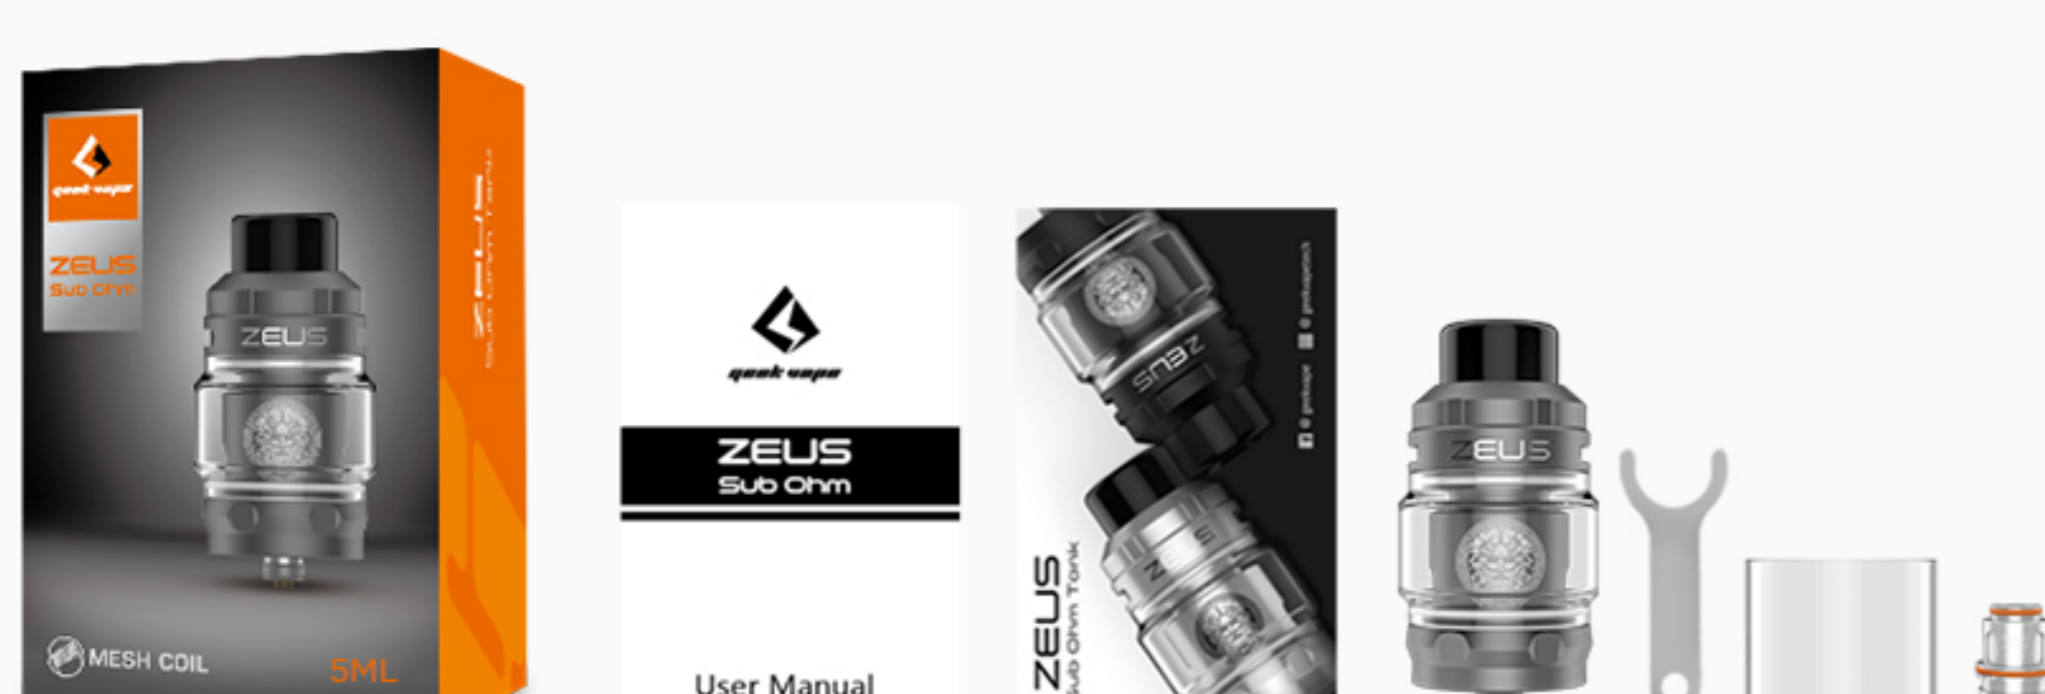

CONTENTS

STANDARD EDITION

- 1* Zeus Sub-Ohm Tank (Pre-installed:Mesh Z2 coil 0.2 Ω ,70-80W,capacity 5ml)
- 1* Coil tool
- 1* Spare glass tube (3.5ml)
- 1* Spare parts pack
- 1* Mesh Z1 Coil (0.4 Ω ,60-70W)
- 1* User manual